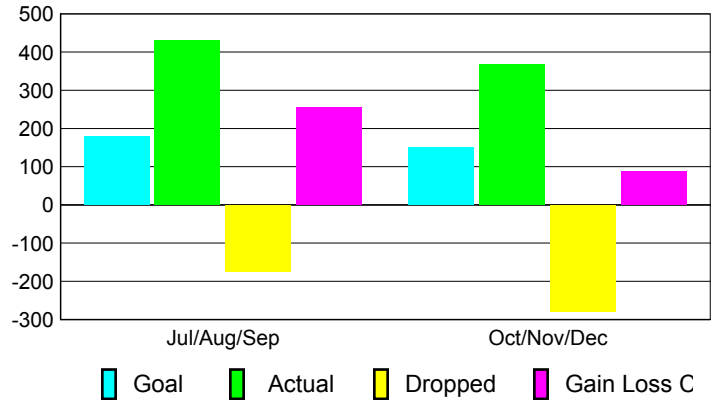

Membership Results 2010-2011

Goal, New, Dropped, Gain/Loss