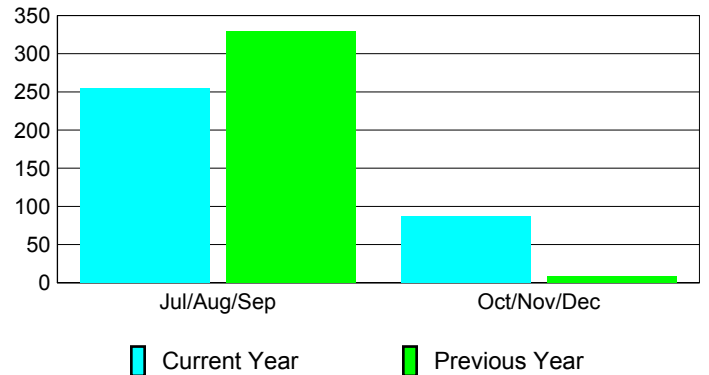

Comparison of Membership Gain/Loss

Current Year Compared to the Previous Year