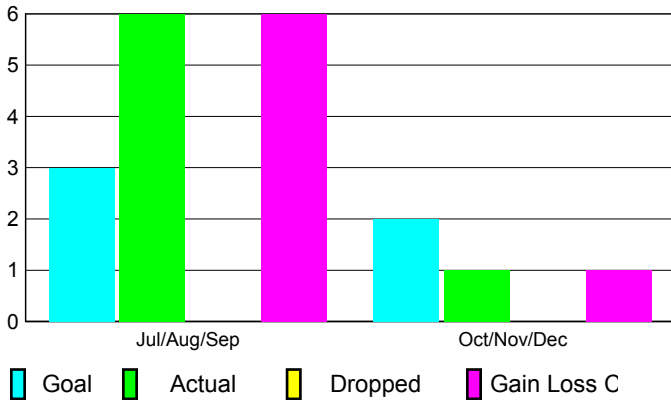

2010-2011 GMT Reports for District (or Undistricted) **District 354 B**

GMT: KWANG-SOO JANG

Location: REPUBLIC OF KOREA

GMT CA: 5

CLUBS

Club Results
2010-2011

Clubs
2009-2010

Month	New Club Goal	Actual New Clubs	Actual Dropped Clubs	Gain/Loss of Clubs	Gain/Loss of Clubs
Jul/Aug/Sep	3	6	0	6	6
Oct/Nov/Dec	2	1	0	1	0
Totals	5	7	0	7	6

Club Results 2010-2011

Goal, New, Dropped, Gain/Loss

Comparison of Club Gain/Loss

Current Year Compared to the Previous Year

YTD Status Quo Clubs 2010-2011

Status Quo Clubs Compared to Status Quo Members

MEMBERSHIP