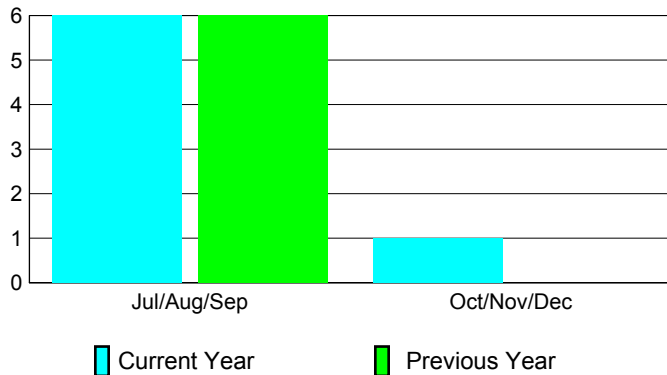

2010-2011 GMT Reports for District (or Undistricted) **District 354 B**

GMT: KWANG-SOO JANG

Location: REPUBLIC OF KOREA

GMT CA: 5

CLUBS

Club Results
2010-2011

Clubs
2009-2010

Month	New Club Goal	Actual New Clubs	Actual Dropped Clubs	Gain/Loss of Clubs	Gain/Loss of Clubs
Jul/Aug/Sep	3	6	0	6	6
Oct/Nov/Dec	2	1	0	1	0
Totals	5	7	0	7	6

Club Results 2010-2011

Goal, New, Dropped, Gain/Loss

Comparison of Club Gain/Loss

Current Year Compared to the Previous Year

YTD Status Quo Clubs 2010-2011

Status Quo Clubs Compared to Status Quo Members

MEMBERSHIP